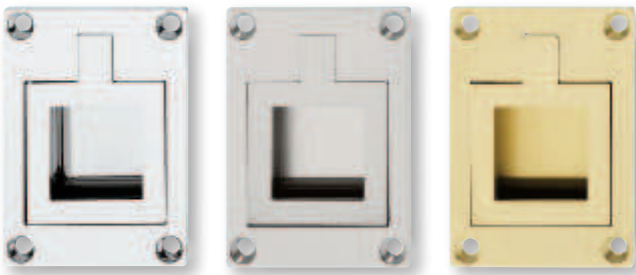

Furniture handle, boat style, Rectangular

- > Material: Brass
- > Housing depth: 11 mm

Supplied with
fixing material included

Colour/finish	External dimensions mm	Cat. No.
Chrome plated, Polished	47.5 x 66	161.15.230
Nickel plated, Matt	47.5 x 66	161.15.630
Matt	47.5 x 66	161.15.530

Packing: 1 or 50 Piece

DGH-M 2021, HDE-en, 10/20; Dimensional data not binding. We reserve the right to alter specifications without notice.