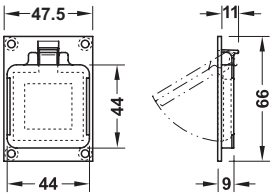

Furniture handle, boat style, Rectangular

- > Material: Brass
- > Housing depth: 11 mm

Supplied with
fixing material included

Colour/finish	External dimensions mm	Cat. No.
Chrome plated, Polished	47.5 x 66	161.15.230
Nickel plated, Matt	47.5 x 66	161.15.630
Matt	47.5 x 66	161.15.530

Packing: 1 or 50 Piece

DGH-M 2021, HDE-en, 10/20; Dimensional data not binding. We reserve the right to alter specifications without notice.